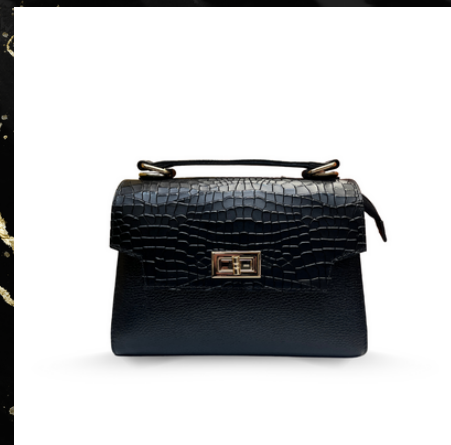

LACOST KORA LEATHER
TOP HANDLES HANDBAG

\$179.99

REF 3634-12

GRAY KORA LEATHER
TOP HANDLES HANDBAG

\$179.99

REF 3634-13

BLACK KORA LEATHER
TOP HANDLES HANDBAG

\$179.99

New Leather Collection

REF 2002-14

**AL&M BLACK SQUARES
LEATHER TOP HANDLE LUXE ML**
\$139.99

New Leather Collection

REF 2002-14

BLACK SQUARES LEATHER
TOP HANDLE LUXE ML
\$139.99

REF 2202-13

LEAVES LEATHER TOP
HANDLE LUXE ML
\$139.99

REF 2002-11

LACOSTE LEATHER TOP
HANDLE LUXE ML
\$139.99

REF 2002-10

NUDE BUTTERFLY LEATHER
TOP HANDLE LUXE ML
\$139.99

@ARTLOVEANDMOORE

CROSSBODY BAGS

WWW.ARTLOVEANDMOORE.COM

New Leather Collection

REF 3952-11

**AL&M BLUE KOKITO
LEATHER CLUTCH BAG**
\$89.99

New Leather Collection

REF 3952-10

KOKITO BLACK
LEATHER CLUTCH BAG
\$89.99

REF 3952-11

KOKITO BLUE
LEATHER CLUTCH BAG
\$89.99

REF 3952-12