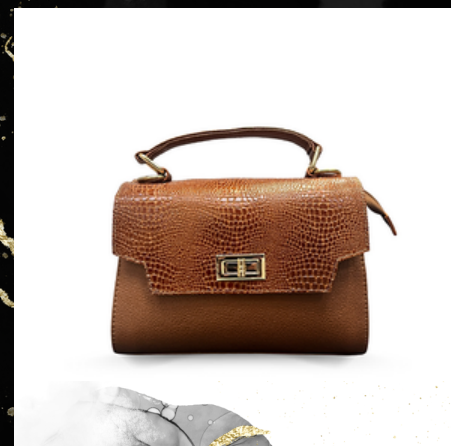

New Leather Collection

REF 2002-14

**AL&M BLACK SQUARES
LEATHER TOP HANDLE LUXE ML**
\$139.99

New Leather Collection

REF 2002-14

BLACK SQUARES LEATHER
TOP HANDLE LUXE ML
\$139.99

REF 2202-13

LEAVES LEATHER TOP
HANDLE LUXE ML
\$139.99

REF 2002-11

LACOSTE LEATHER TOP
HANDLE LUXE ML
\$139.99

REF 2002-10

NUDE BUTTERFLY LEATHER
TOP HANDLE LUXE ML
\$139.99

@ARTLOVEANDMOORE

CROSSBODY BAGS

WWW.ARTLOVEANDMOORE.COM

New Leather Collection

REF 3952-11

**AL&M BLUE KOKITO
LEATHER CLUTCH BAG**
\$89.99

New Leather Collection

REF 3952-10

KOKITO BLACK
LEATHER CLUTCH BAG
\$89.99

REF 3952-11

KOKITO BLUE
LEATHER CLUTCH BAG
\$89.99

REF 3952-12