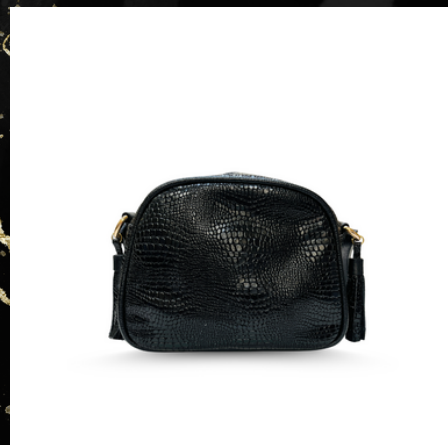

New Leather Collection

REF 3717-11

WHITE PARDO LEATHER
CROSSBODY MINI BAG

\$89.00

REF 3717-10

CANDY PYTHON LEATHER
CROSSBODY MINI BAG

\$89.00

REF 3717-14

WATER ROSES LEATHER
CROSSBODY MINI BAG

\$89.00

REF 3717-12

BLACK LACOST LEATHER
CROSSBODY MINI BAG

\$89.00

New Leather Collection

REF 2004-11

**AL&M BROWN LEATHER
CROSSBODY BAG FOR MEN**

\$149.99

New Leather Collection

REF 2004-10

BLACK LEATHER CROSSBODY
BAG FOR MEN
\$149.99

REF 2004-11

BROWN LEATHER
CROSSBODY BAG FOR MEN
\$149.99

REF 2004-12

HONEY LEATHER
CROSSBODY BAG FOR MEN
\$149.99